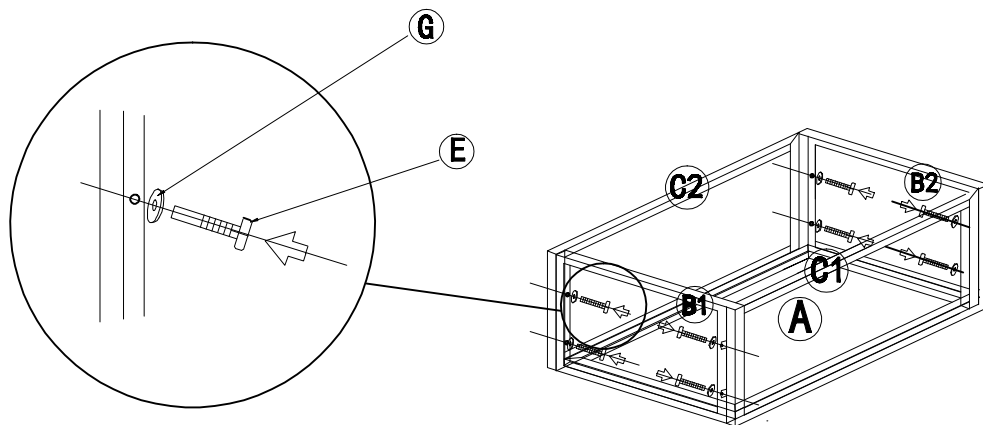

Asembly Steps