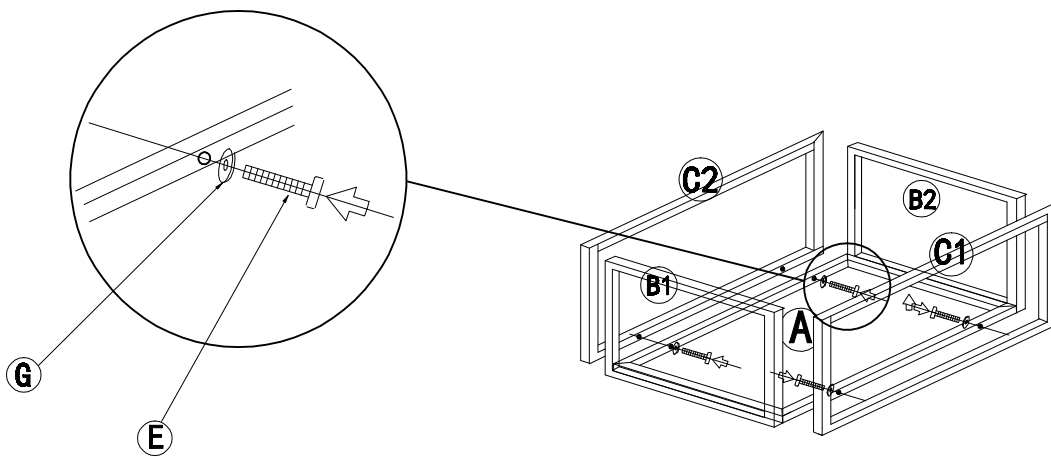

Asembly Steps