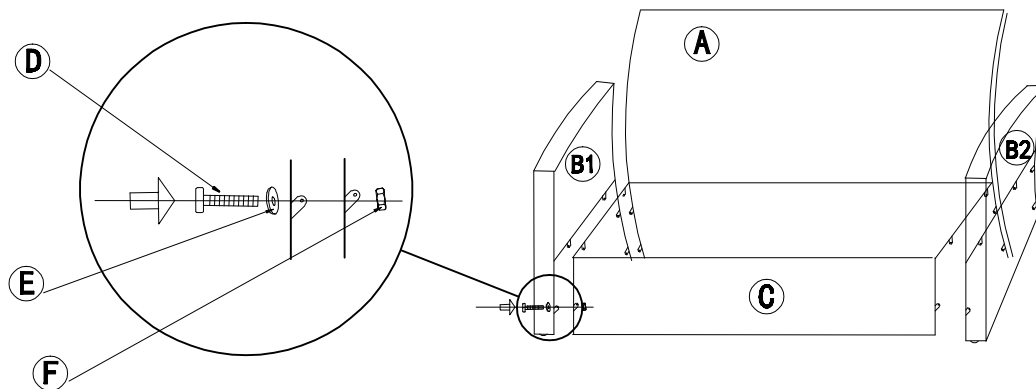

Precautions

- ① Before assembling, please check if you have all the assembled parts on the assembly instructions.
- ② When you assemble, place all parts of the product on a thick carpet to prevent product scratches.
- ③ Tighten the screws one by one after fitting all of them in their setting, otherwise you may have troubles in fixing the product.
- ④ Easy assembly for two people.