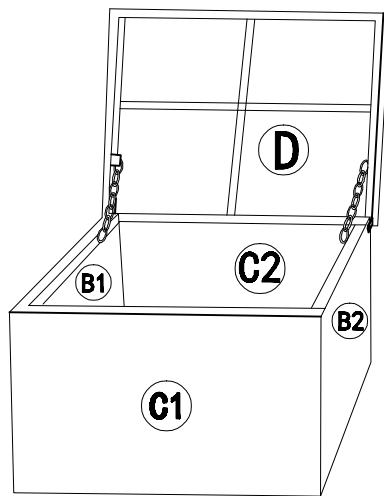

Precautions

- ① Before assembling, please check if you have all the assembled parts on the assembly instructions.
- ② When you assemble, place all parts of the product on a thick carpet to prevent product scratches.
- ③ Tighten the screws one by one after fitting all of them in their setting, otherwise you may have troubles in fixing the product.
- ④ Easy assembly for two people.