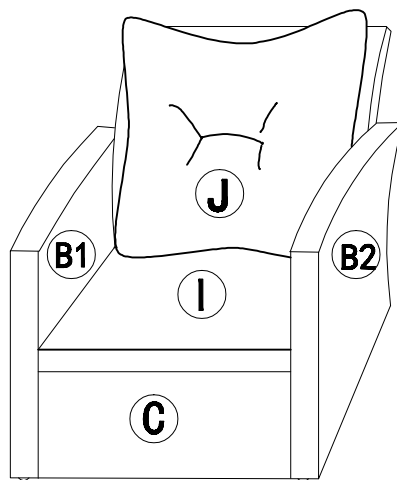

Precautions

- ① Before assembling, please check if you have all the assembled parts on the assembly instructions.
- ② When you assemble, place all parts of the product on a thick carpet to prevent product scratches.
- ③ Tighten the screws one by one after fitting all of them in their setting, otherwise you may have troubles in fixing the product.
- ④ Easy assembly for two people.