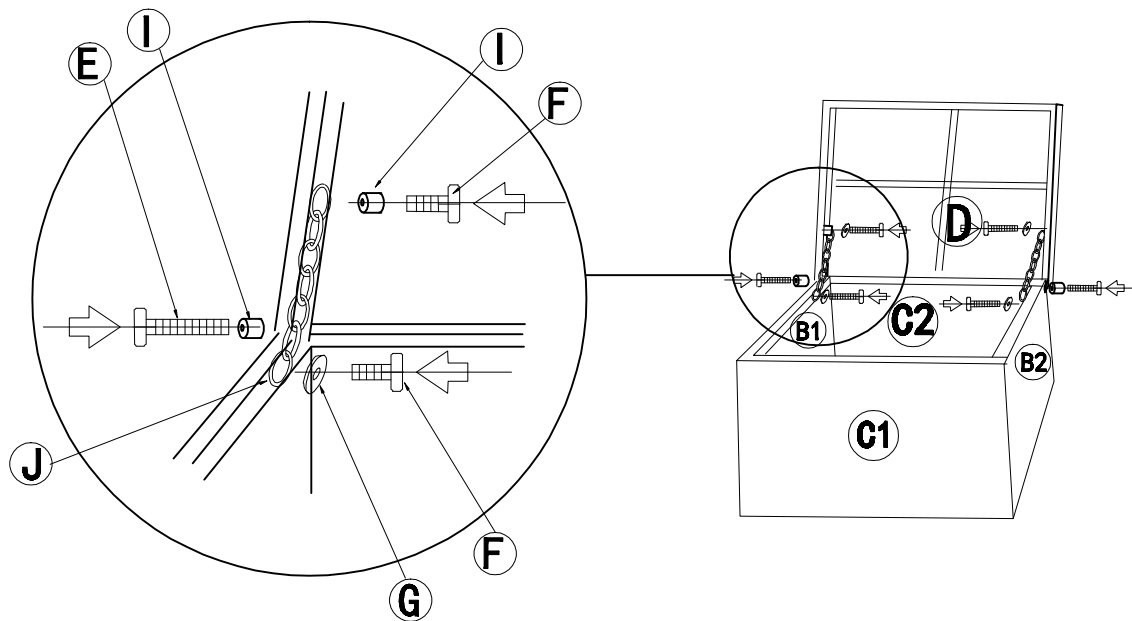

Precautions

- ① Before assembling, please check if you have all the assembled parts on the assembly instructions.
- ② When you assemble, place all parts of the product on a thick carpet to prevent product scratches.
- ③ Tighten the screws one by one after fitting all of them in their setting, otherwise you may have troubles in fixing the product.
- ④ Easy assembly for two people.