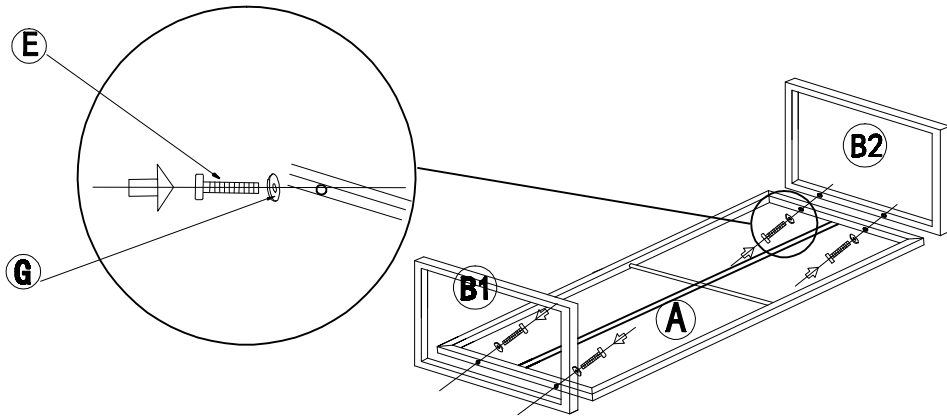

Assembly Steps