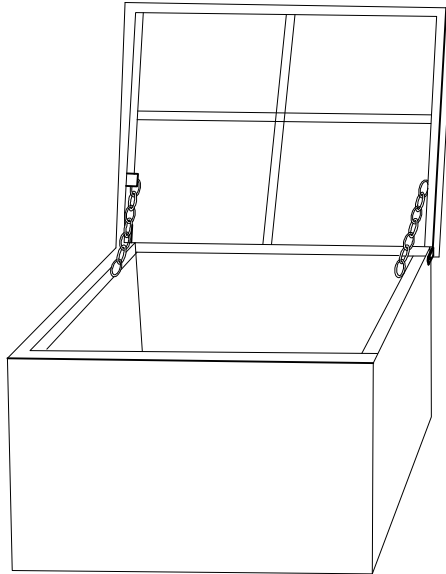

Assembly Instructions

DOUBLE SOFA

Part list

label	picture	Description	QTY
A		back	1PCS
B1		left arm	1PCS
B2		right arm	1PCS
C		seat frame	1PCS
D		screw	13PCS

E		washer	13PCS
F		nut	13PCS
G		spanner	1PCS
H		spanner	1PCS
I		seat cushion	2PCS
J		back cushion	2PCS

Assembly Instructions

Caution: You must read this before you proceed

THREE-SEAT SOFA

Parts list

Label	Picture	Description	QTY
A		back	1PCS
B1		left arm	1PCS
B2		right arm	1PCS
C		seat frame	1PCS
D		screw	14PCS

Assembly Instructions

COFFEE TABLE

Part list

Label	picture	Description	QTY
A		bottom	1PCS
B1		left	1PCS
B2		right	1PCS
C1		front	1PCS

C2		back	1PCS
D		top	1PCS
E		screw	18PCS
F		screw	4PCS
G		metal washer	18PCS
H		spanner	1PCS
I		plastic washer	4PCS
J		chain	2PCS

Assembly Instructions

SIDE TABLE

Part list

Label	Picture	Description	QTY
A		bottom	1PCS
B1		left	1PCS
B2		right	1PCS
C1		front	1PCS

C2		back	1PCS
D		top	1PCS
E		screw	18PCS
F		screw	4PCS
G		metal washer	18PCS
H		spanner	1PCS
I		plastic washer	4PCS
J		chain	2PCS