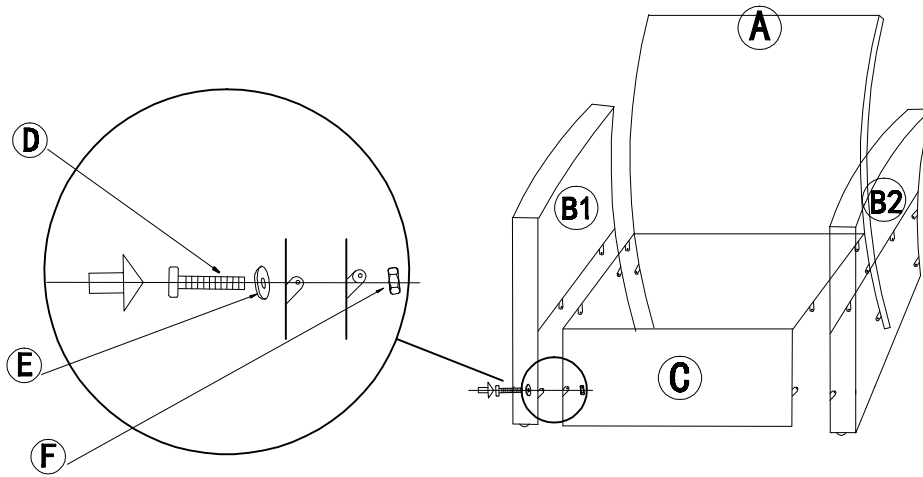

Precautions

- ① Before assembling, please check if you have all the assembled parts on the assembly instructions.
- ② When you assemble, place all parts of the product on a thick carpet to prevent product scratches.
- ③ Tighten the screws one by one after fitting all of them in their setting, otherwise you may have troubles in fixing the product.
- ④ Easy assembly for two people.