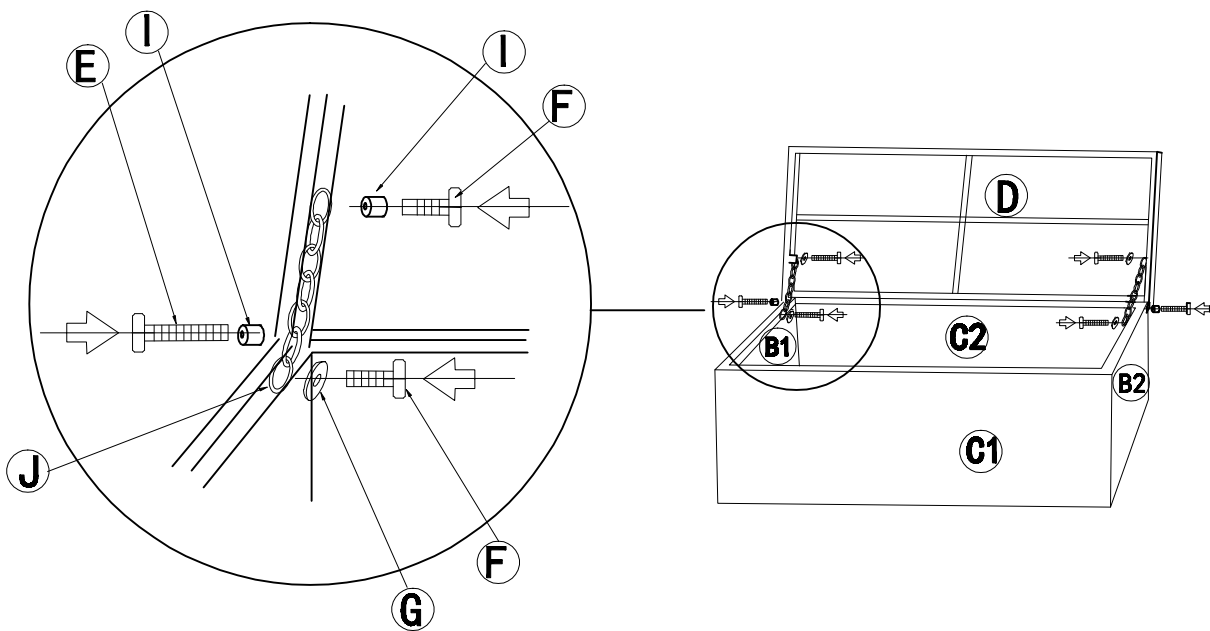

Precautions

- ① Before assembling, please check if you have all the assembled parts on the assembly instructions.
- ② When you assemble, place all parts of the product on a thick carpet to prevent product scratches.
- ③ Tighten the screws one by one after fitting all of them in their setting, otherwise you may have troubles in fixing the product.
- ④ Easy assembly for two people.