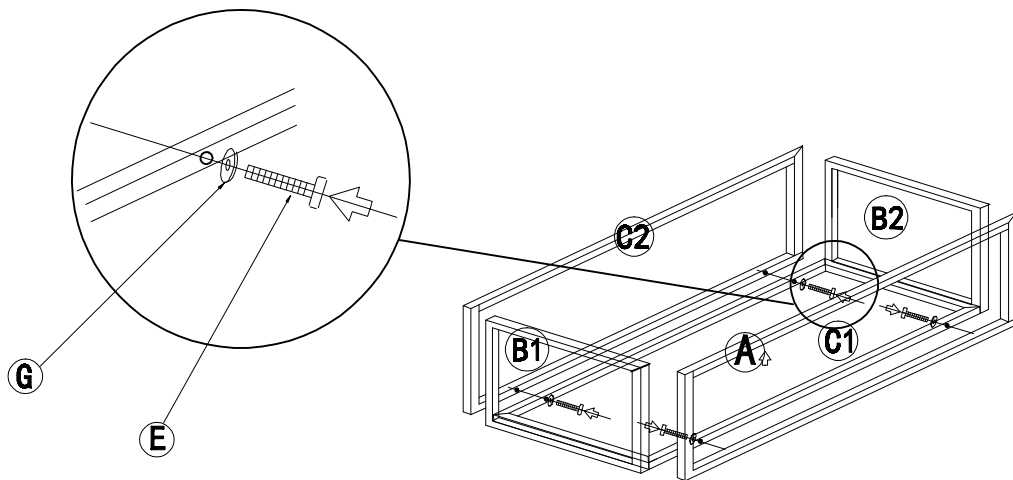

Assembly Steps