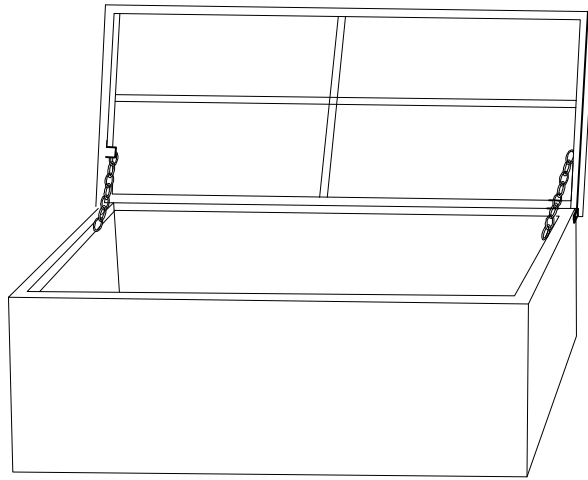

Assembly Instructions

Caution: You must read this before you proceed

THREE-SEAT SOFA

Parts list

Label	Picture	Description	QTY
A		back	1PCS
B1		left arm	1PCS
B2		right arm	1PCS
C		seat frame	1PCS
D		screw	14PCS

Assembly Instructions

COFFEE TABLE

Part list

Label	picture	Description	QTY
A		bottom	1PCS
B1		left	1PCS
B2		right	1PCS
C1		front	1PCS

C2		back	1PCS
D		top	1PCS
E		screw	18PCS
F		screw	4PCS
G		metal washer	18PCS
H		spanner	1PCS
I		plastic washer	4PCS
J		chain	2PCS