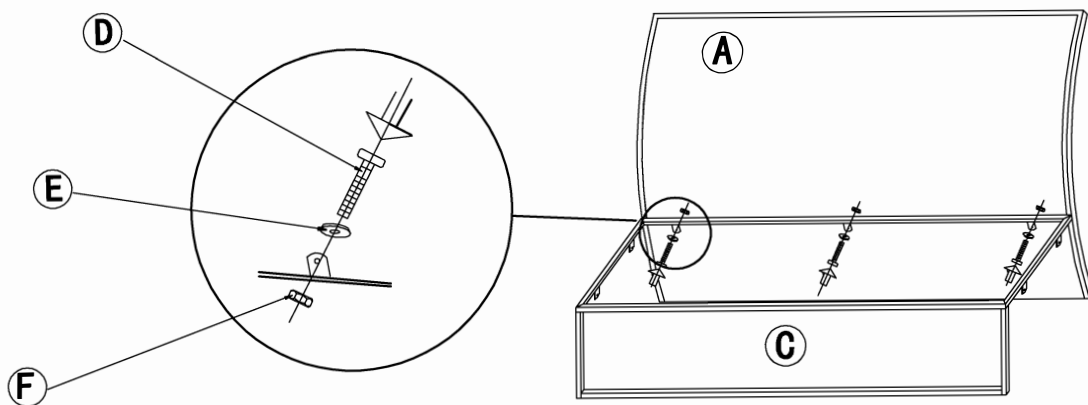

E		washer	13PCS
F		nut	13PCS
G		spanner	1PCS
H		spanner	1PCS
I		seat cushion	2PCS
J		back cushion	2PCS

Assembly Steps