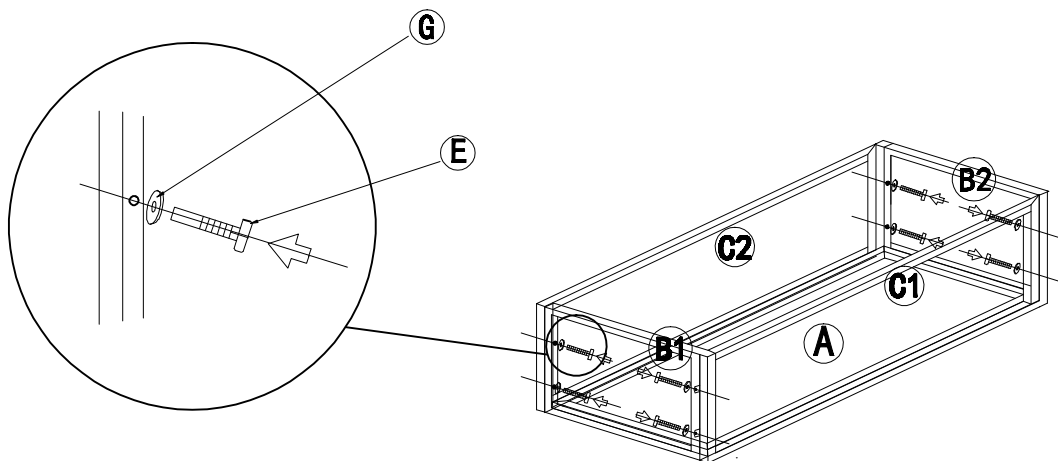

Assembly Steps