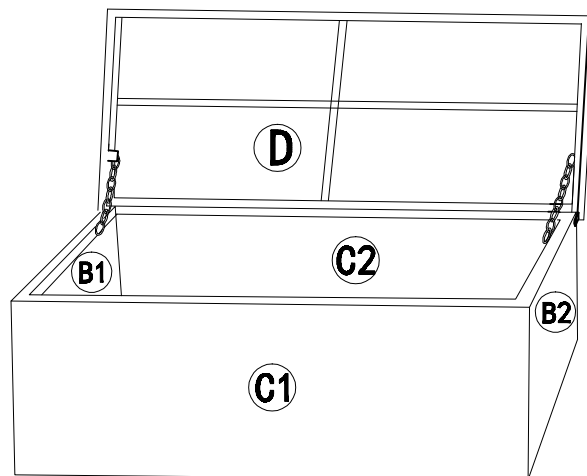

Precautions

- ① Before assembling, please check if you have all the assembled parts on the assembly instructions.
- ② When you assemble, place all parts of the product on a thick carpet to prevent product scratches.
- ③ Tighten the screws one by one after fitting all of them in their setting, otherwise you may have troubles in fixing the product.
- ④ Easy assembly for two people.