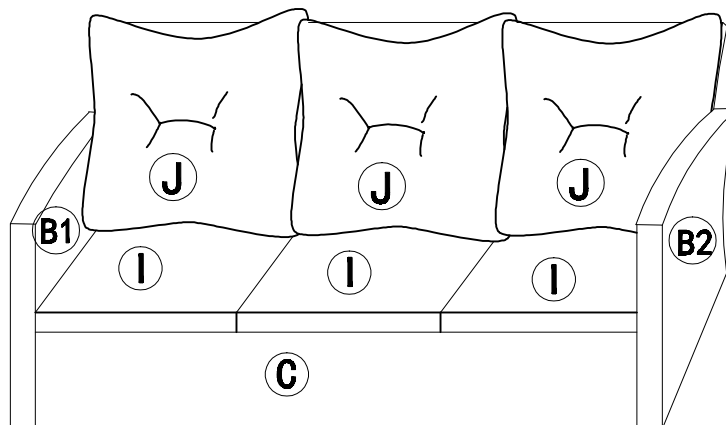

Precautions

- ① Before assembling, please check if you have all the assembled parts on the assembly instructions.
- ② When you assemble, place all parts of the product on a thick carpet to prevent product scratches.
- ③ Tighten the screws one by one after fitting all of them in their setting, otherwise you may have troubles in fixing the product.
- ④ Easy assembly for two people.